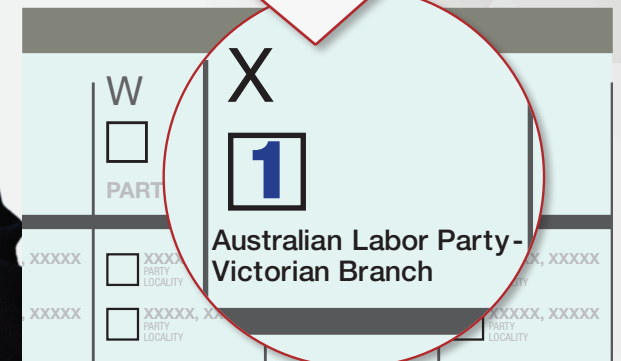

Williamstown District

Number every box as shown, using numbers only.

STEP 2

LARGE BALLOT PAPER:

Just put Number **1** in Box "X" for the **Australian Labor Party**.

OR

Vote below the line by clearly numbering **at least 5 boxes** starting with the ALP candidates.